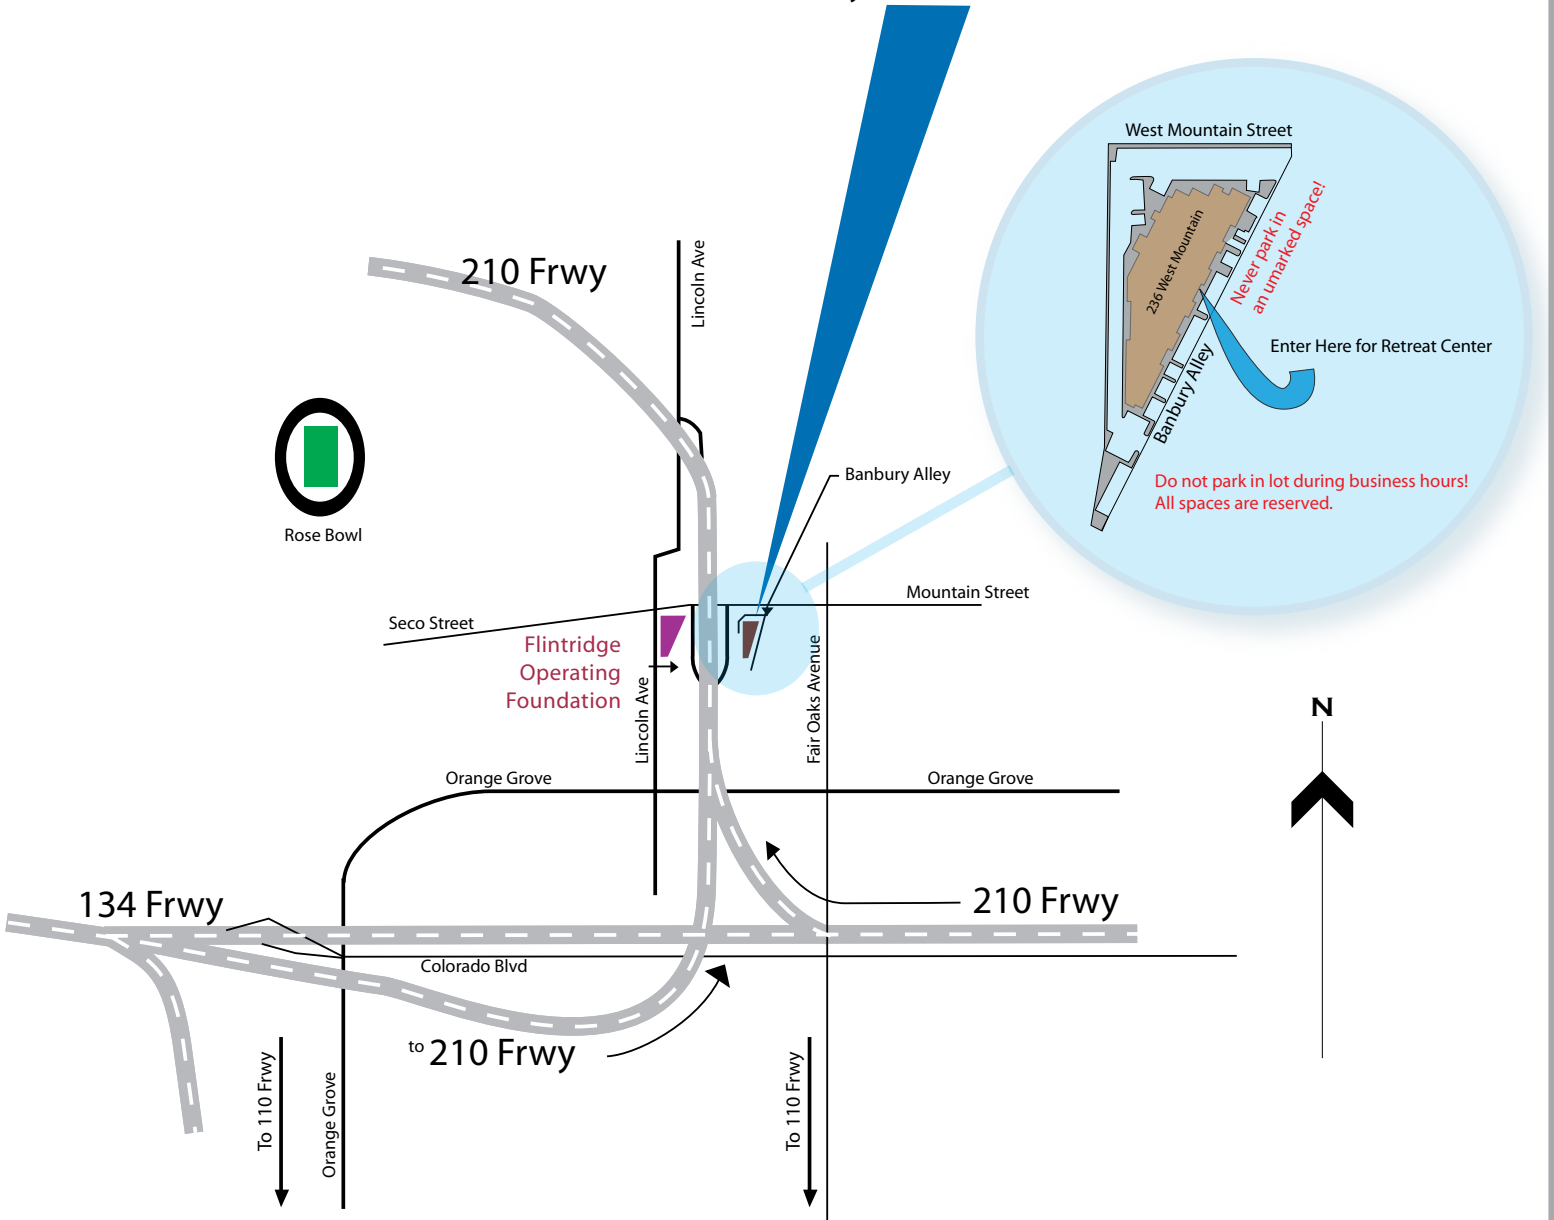

FLINTRIDGE OPERATING FOUNDATION RETREAT CENTER

236 WEST MOUNTAIN STREET, SUITE 117

From 210, 110 & 134

Freeways

FLINTRIDGE OPERATING FOUNDATION **Retreat Center**