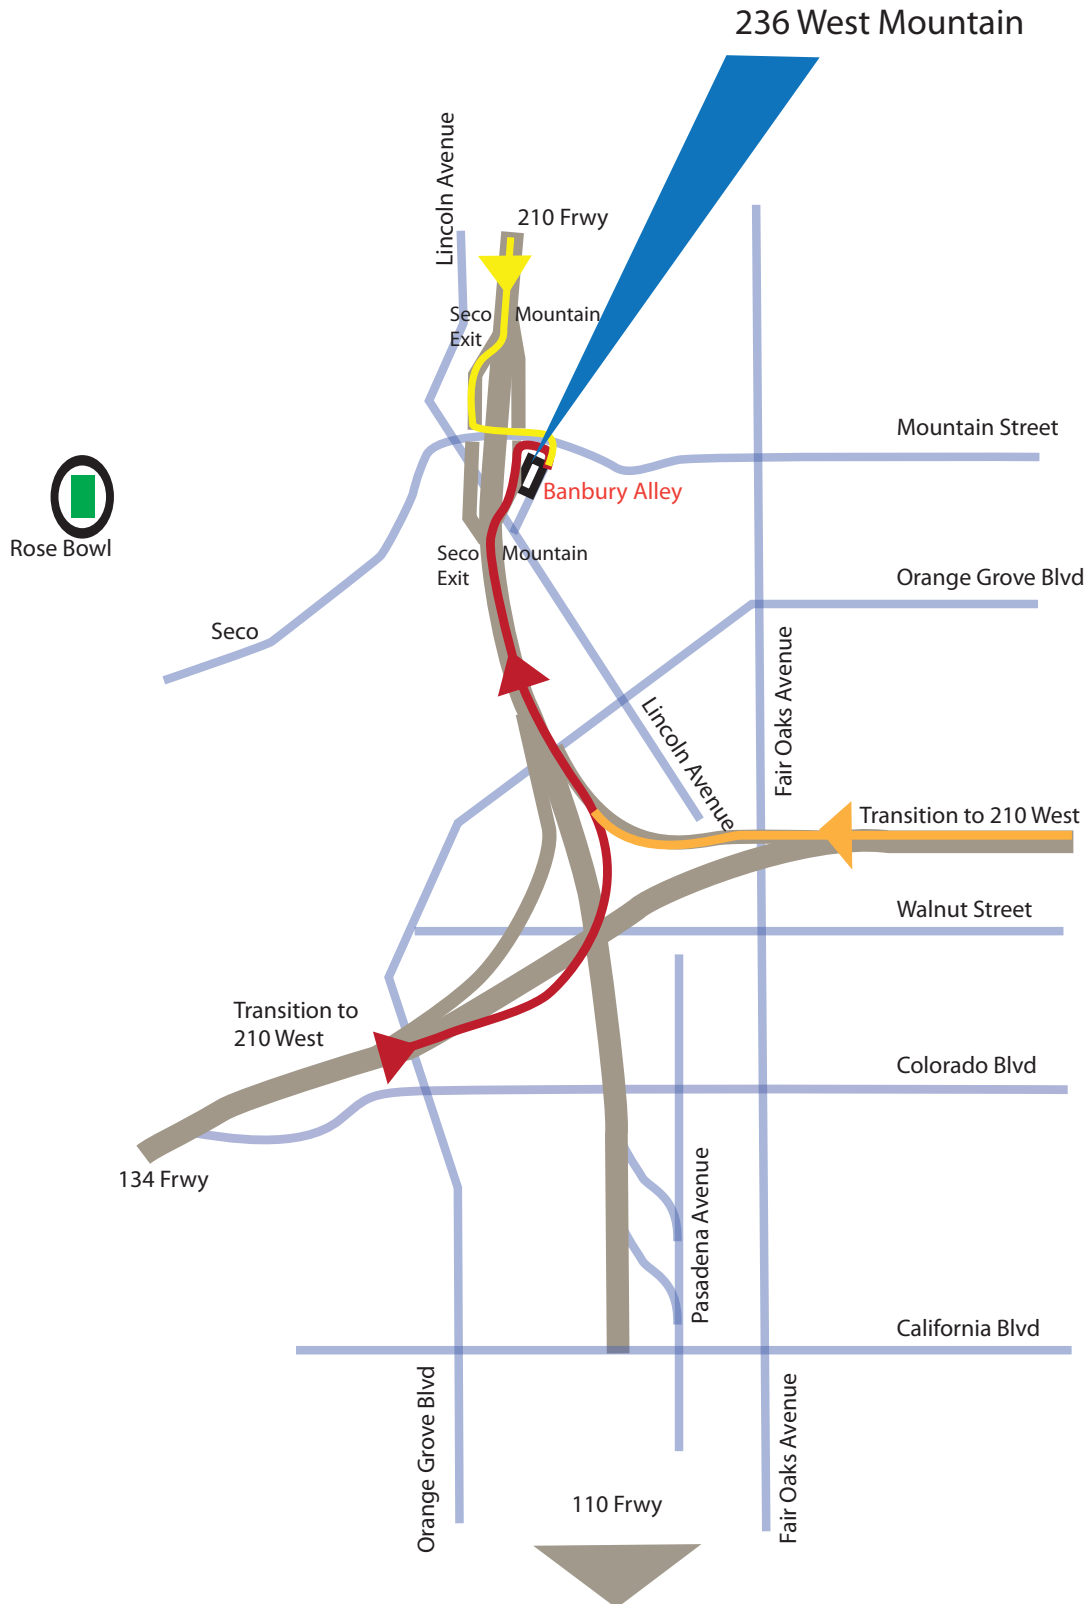

## MAP TO RETREAT CENTER

236 West Mountain Street, Suite 117

From 210, 110 & 134 Freeways

# Flintridge Retreat Center Parking Options